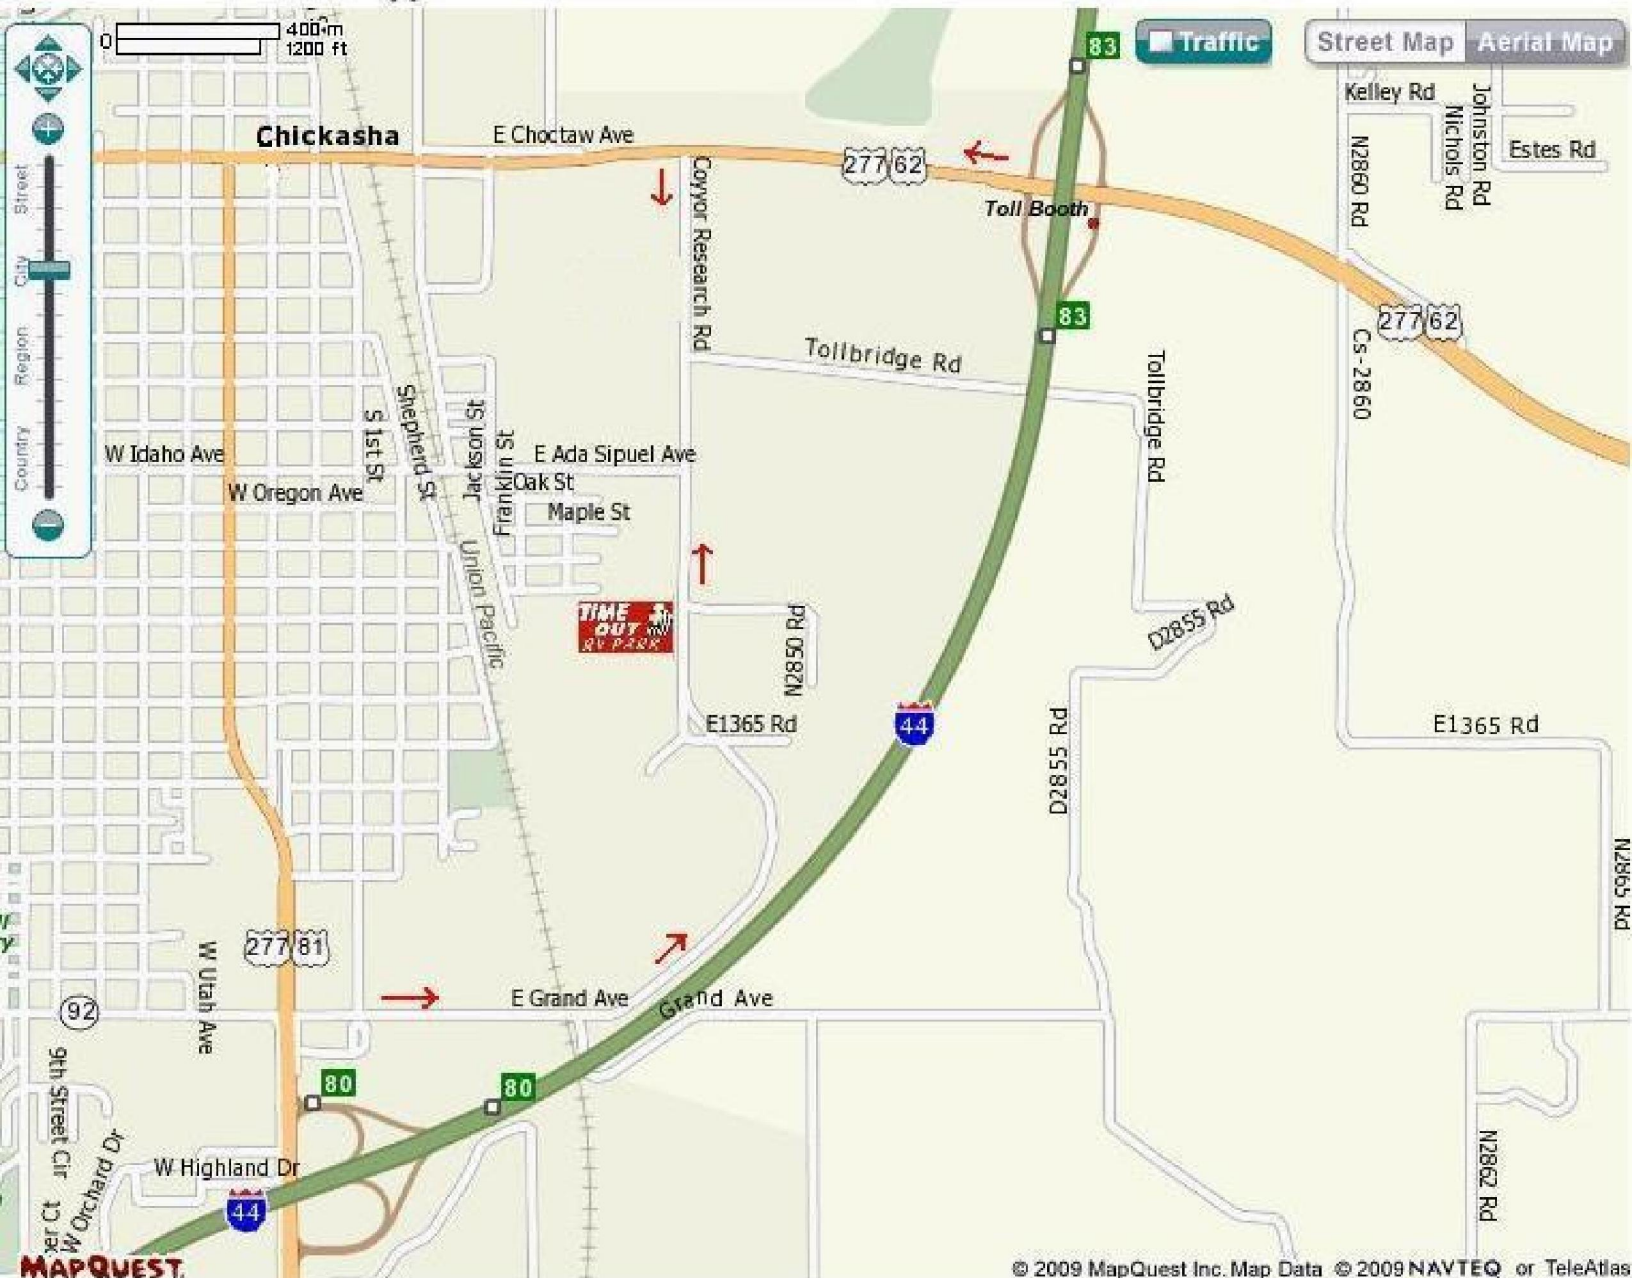

Time Out RV Park

405-222-0777

904 South Grand / Coyor Research Road

GPS: 35.0425N, -97.921667W

From I-44:

Take I-44 to exit 83 at Chickasha

Go West on Hwy. 62, 1/2 mile to Grand Ave.

Turn South, or right before McDonalds, to Time Out RV Park.

From Hwy. 81:

Take Hwy. 81 to Hwy. 62 in Chickasha

Go East on Hwy. 62, 1/2 mile to Grand Ave.

Turn South on Grand, 1/2 mile to Time Out RV Park.